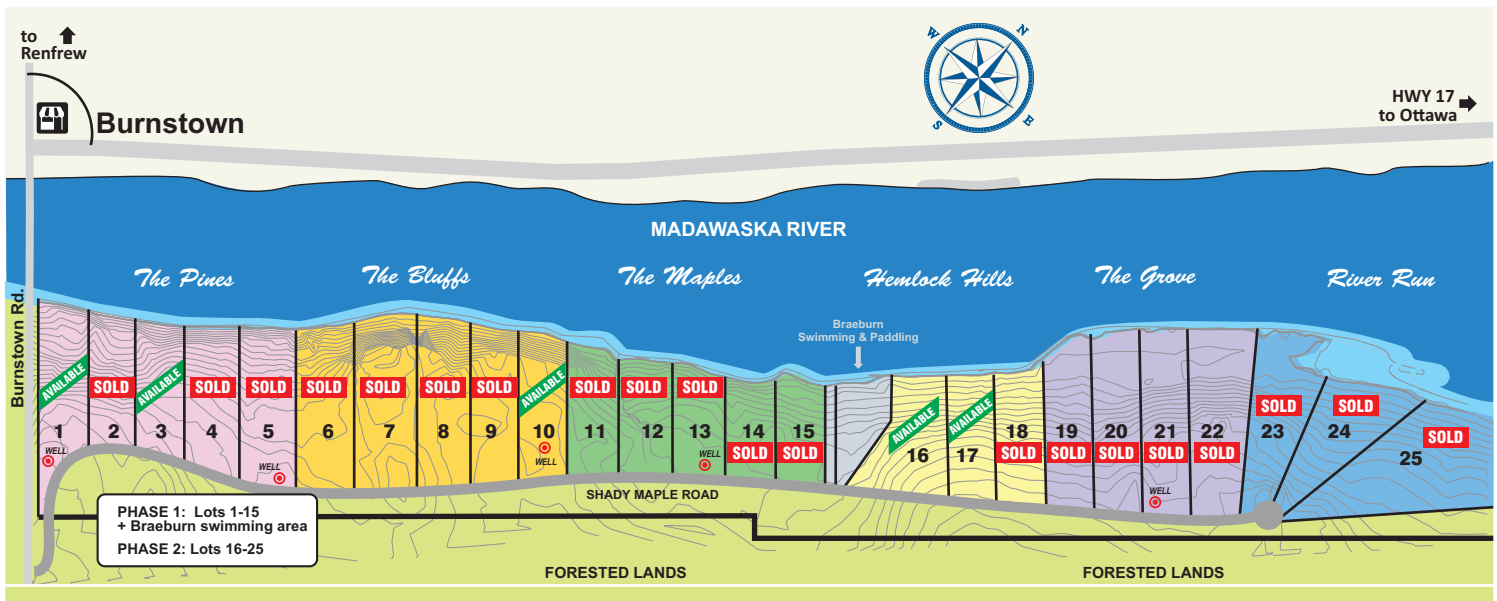

BRAEBURN ESTATES

Braeburn Estates Property Map

Susan Anglin

Braeburn Estates is being developed by Susan Anglin and KDSA Development Corp. A long-time resident of the Ottawa area, Susan has a rich background in product and real estate development. Susan and her family love the outdoors ~ you'll often find them out paddling and enjoying the beauty of the Ottawa Valley. Feel free to contact Susan to learn more about Braeburn Estates.